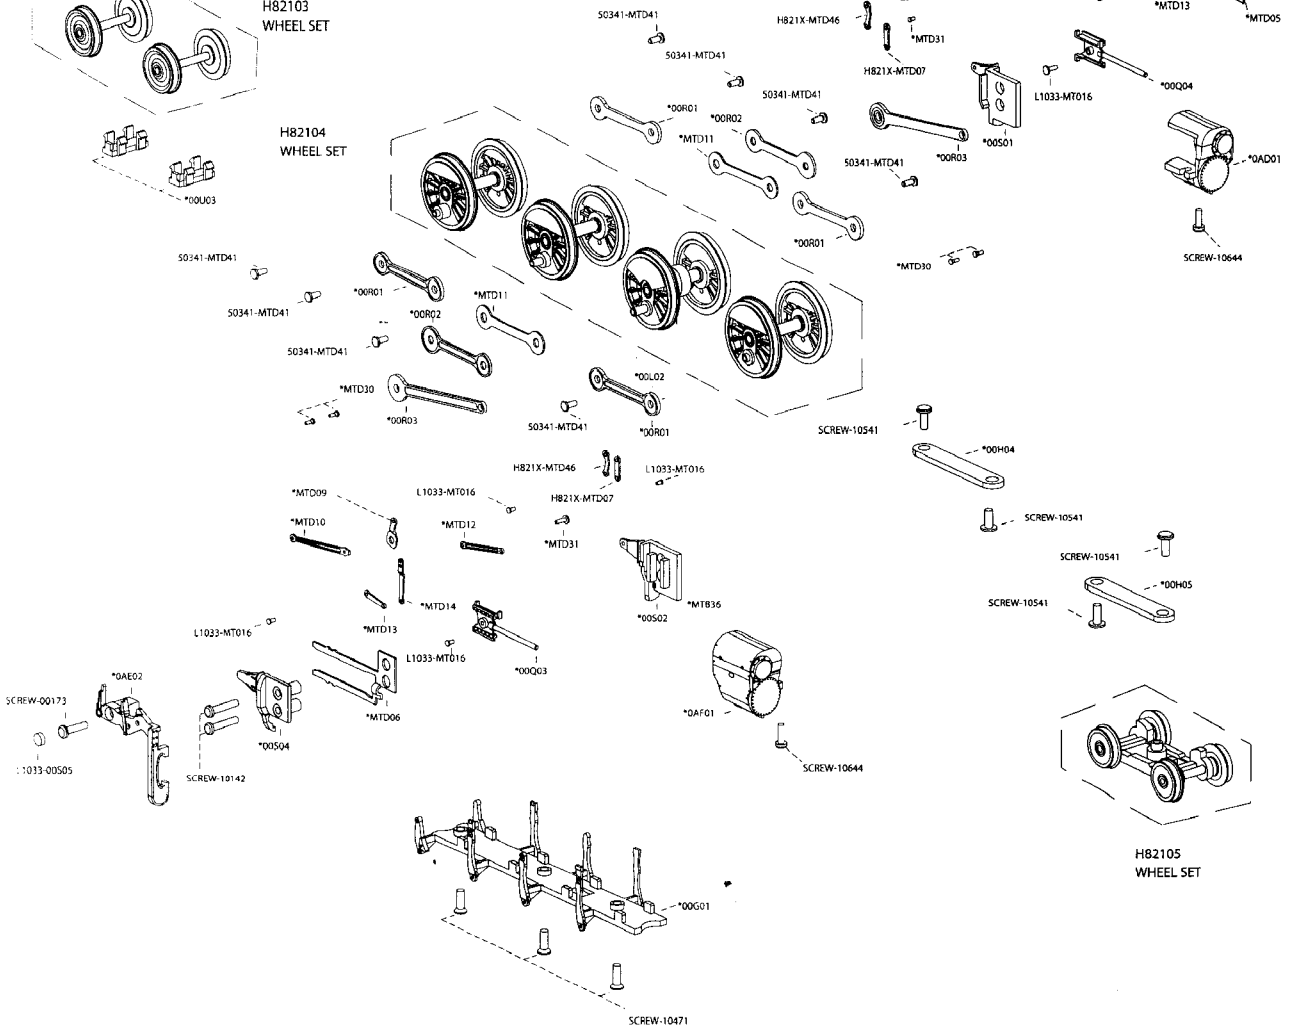

DECODER
(H4915-X0001)
H82106
P.C.BOARD ASSEMBLY

H82107
WHEEL SET

H82102
CYLINDER & VALVE GEAR
ASSEMBLY

H82103
WHEEL SET

H82104
WHEEL SET

H82105
WHEEL SET