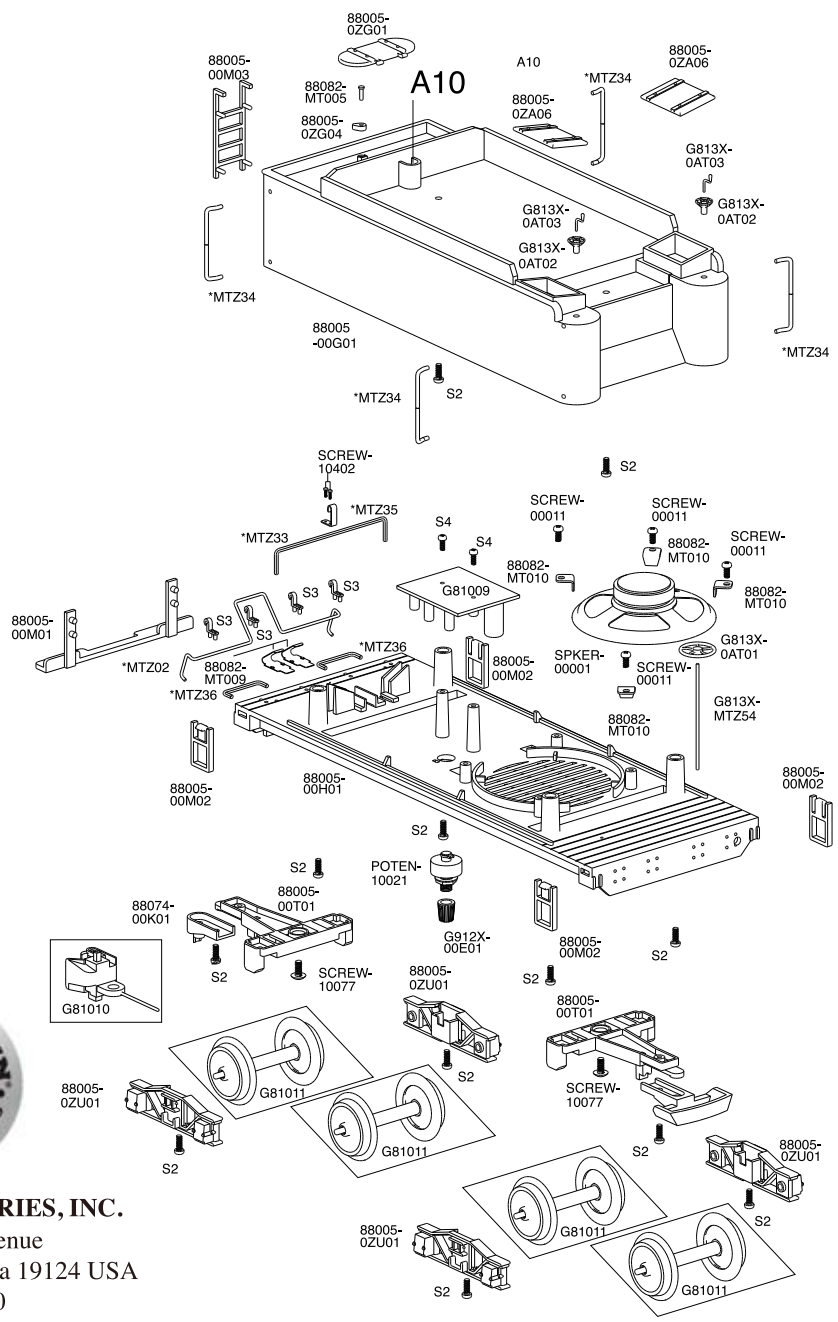

Tender & Truck/Wheel Assembly

Large Scale Anniversary Edition

4-6-0 Steam Locomotive

BACHMANN INDUSTRIES, INC.
 1400 East Erie Avenue
 Philadelphia, Pennsylvania 19124 USA
 800-356-3910
www.bachmanntrains.com
 Printed in China

NOTE:
 S2-(SCREW-00052)
 S3-(G810X-00N01)
 S4-(SCREW-00005)