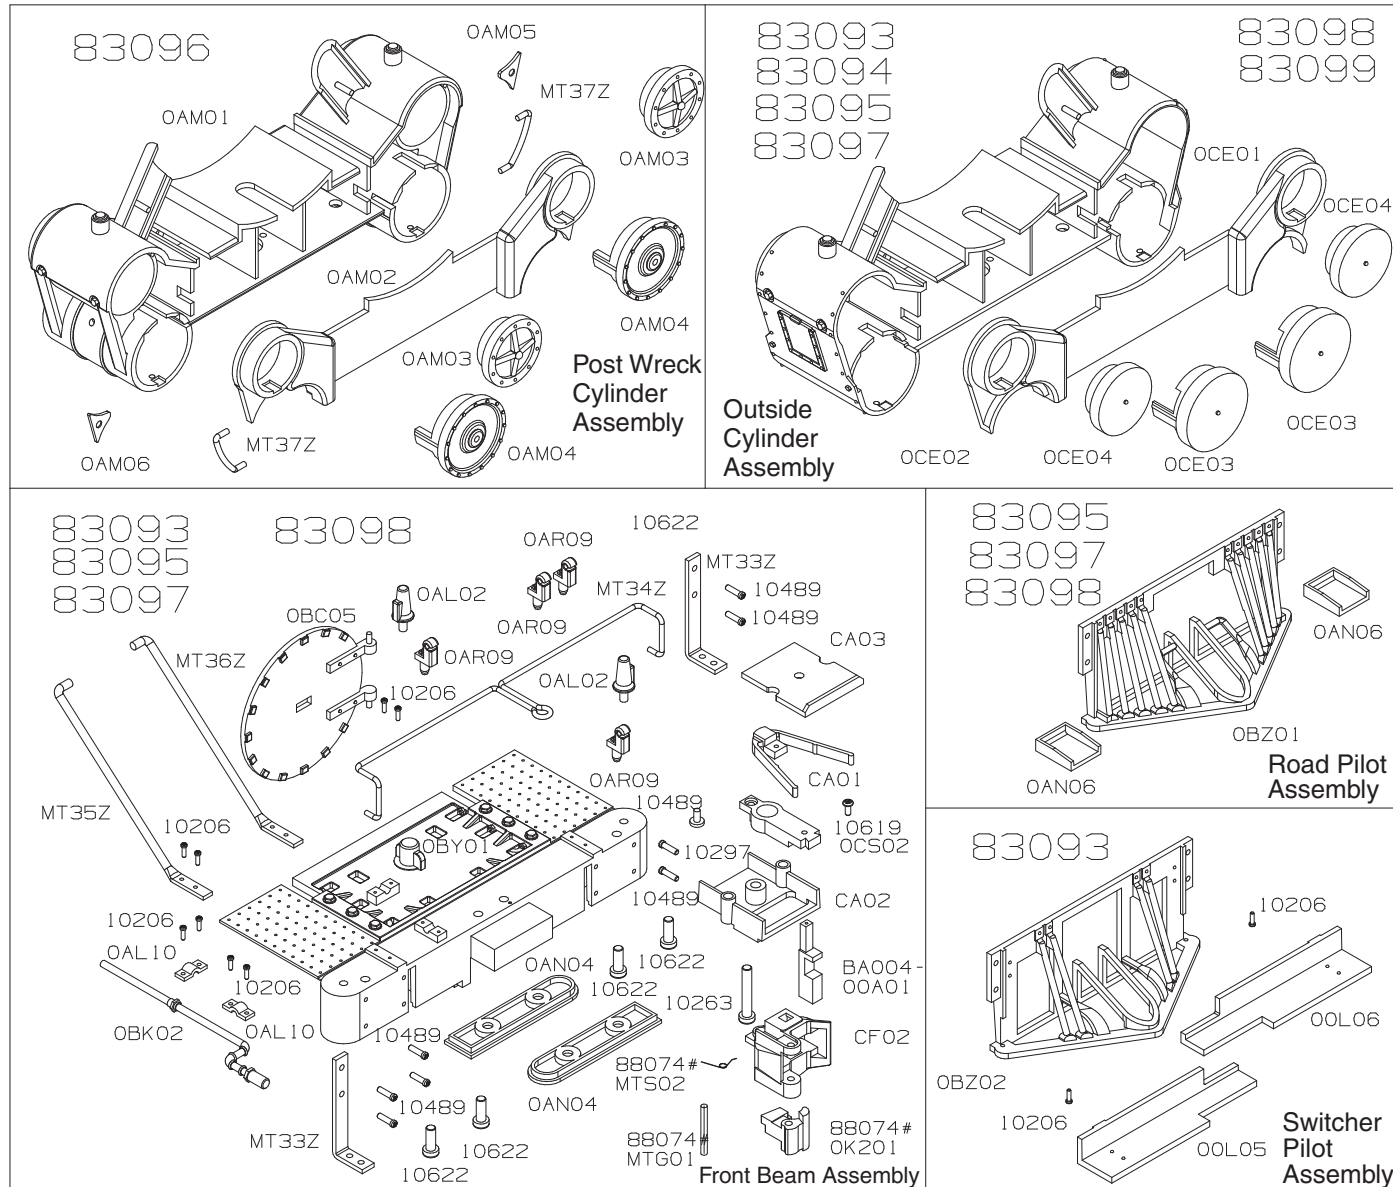

Cylinder & Pilot Assembly

1:20.3 Large Scale

K-27

BACHMANN INDUSTRIES, INC.

1400 East Erie Avenue
Philadelphia, Pennsylvania 19124 USA
800-356-3910
www.bachmanntrains.com
Printed in China