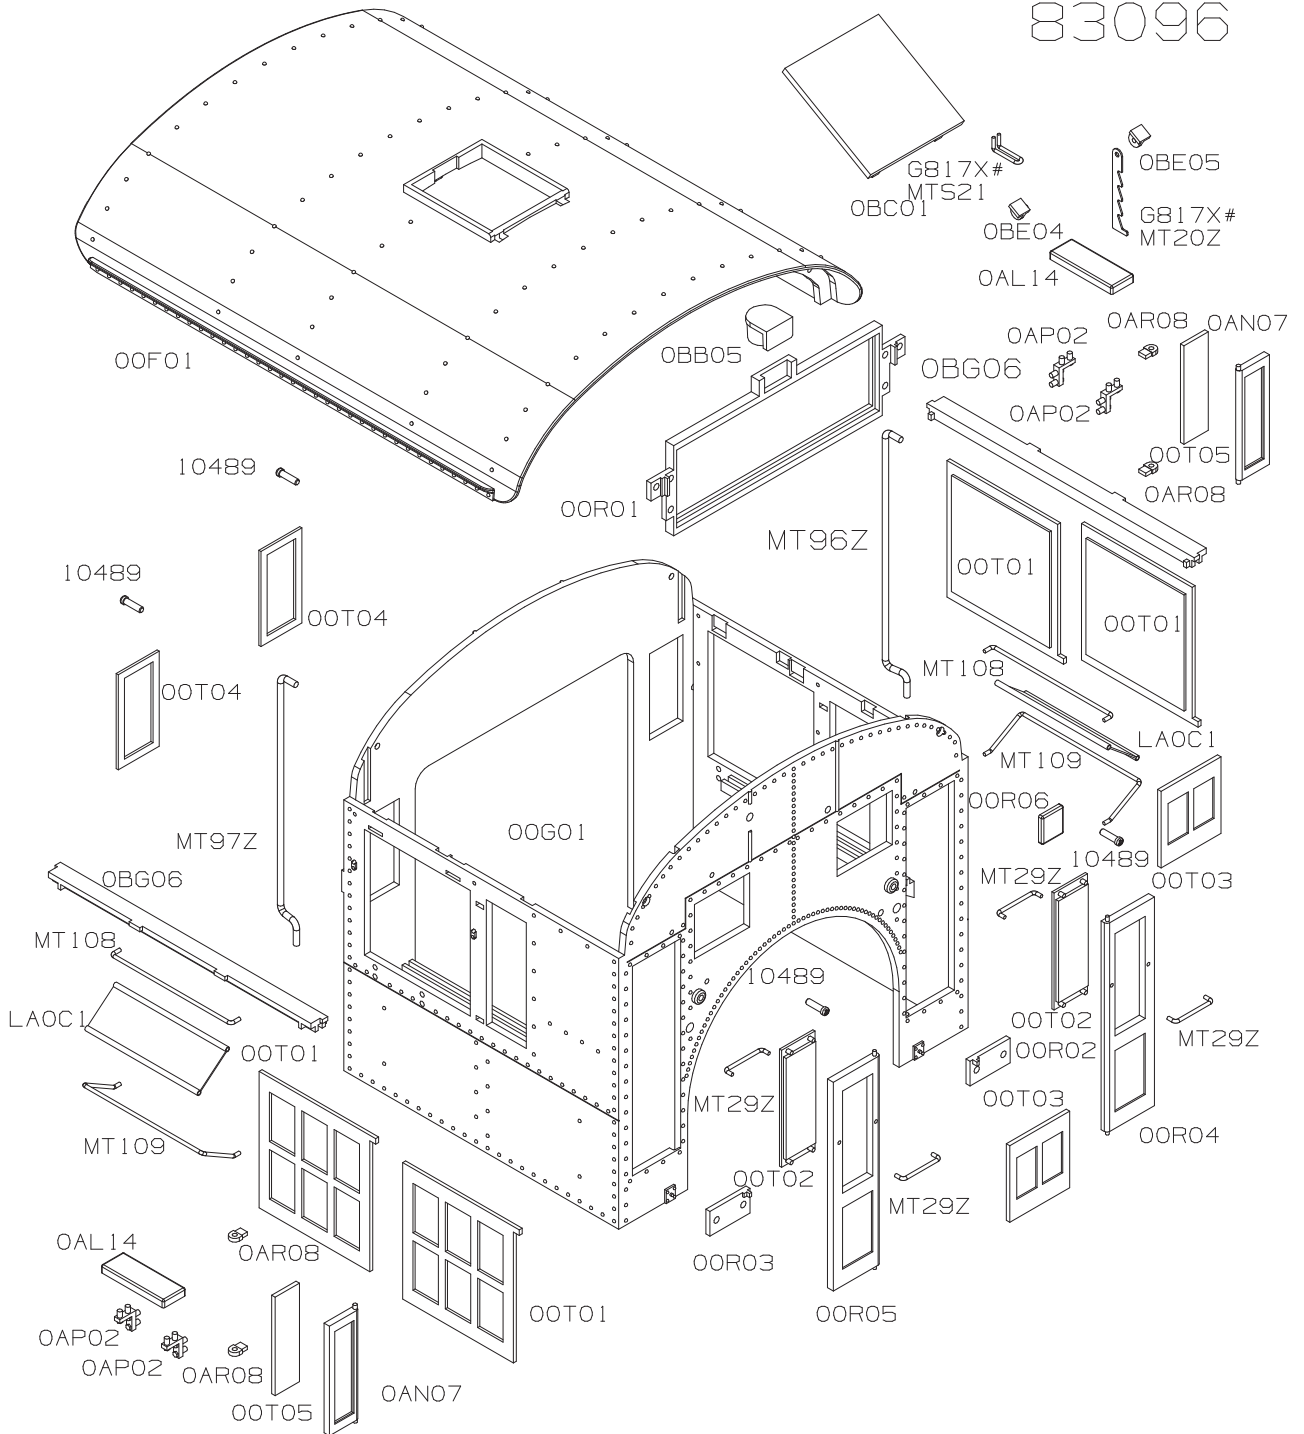

Post Wreck Cab Assembly

1:20.3 Large Scale

K-27

83096

BACHMANN INDUSTRIES, INC.
1400 East Erie Avenue
Philadelphia, Pennsylvania 19124 USA
800-356-3910
www.bachmanntrains.com
Printed in China