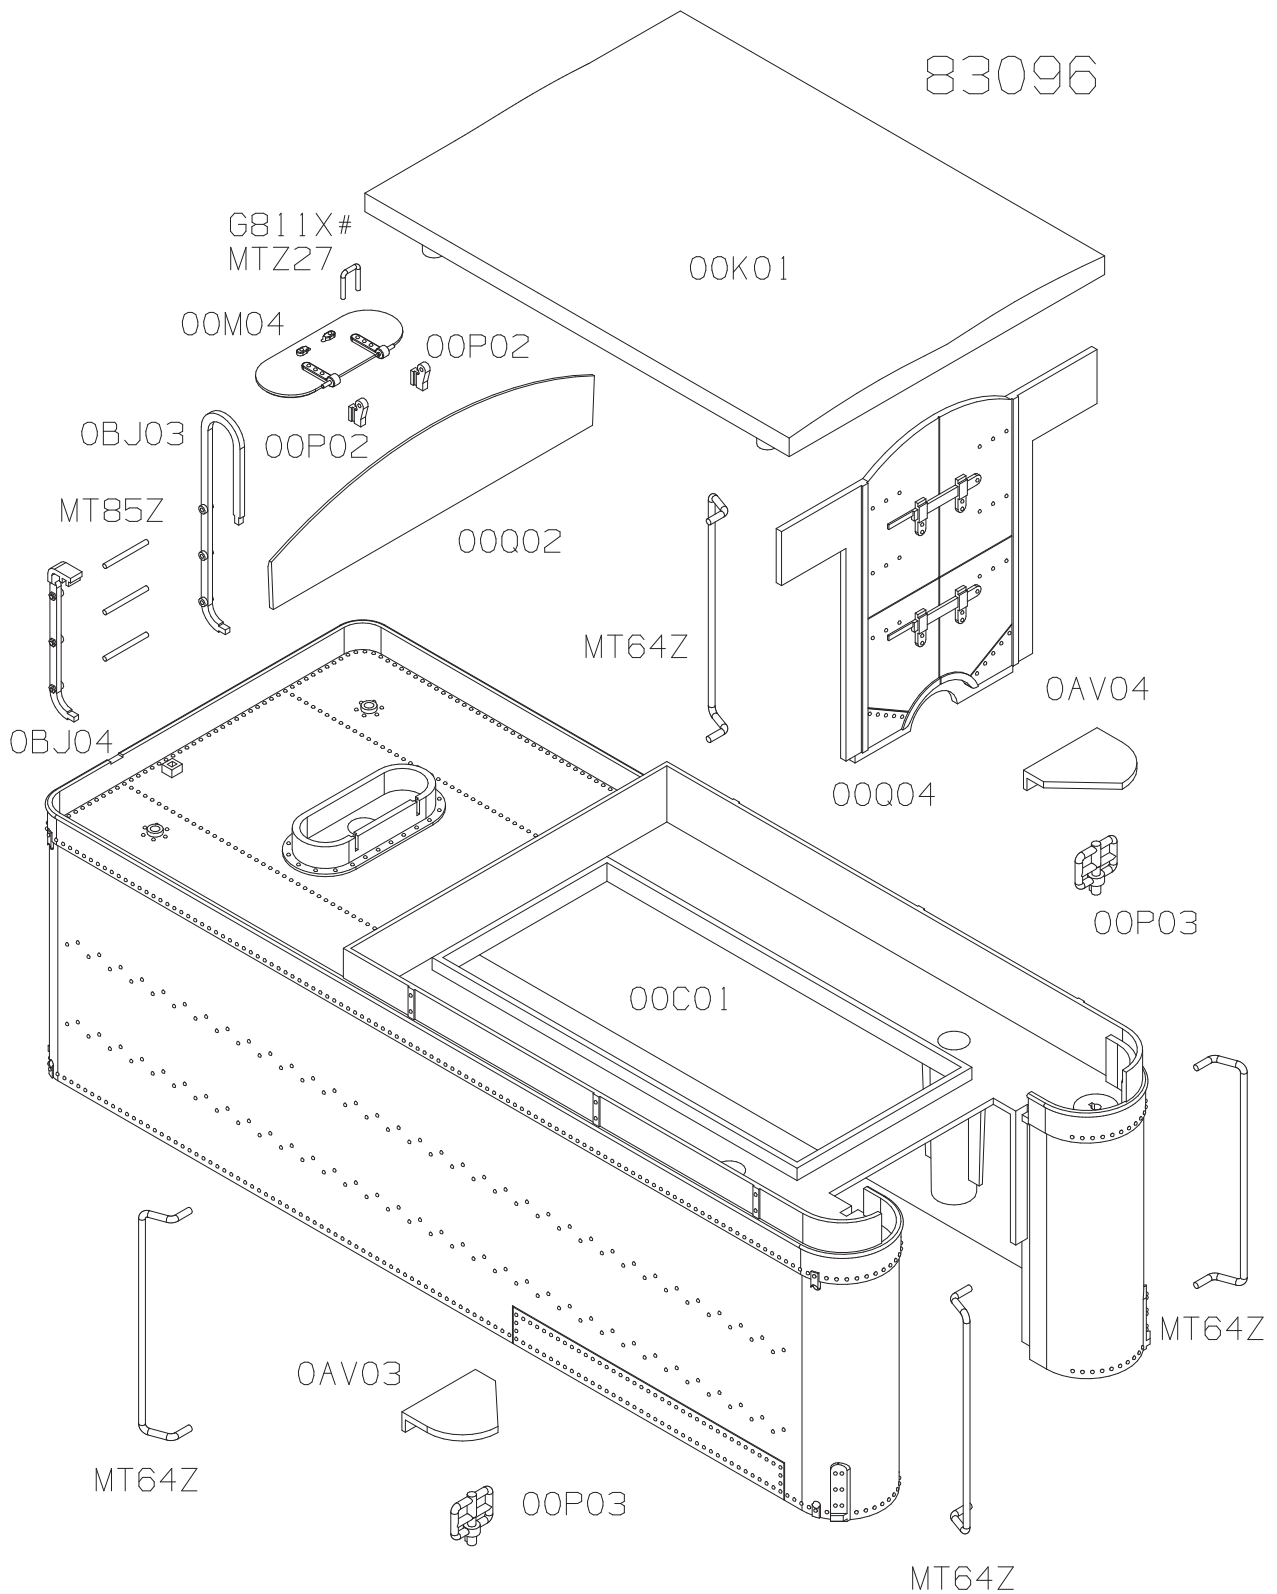

Post Wreck Tender Assembly

1:20.3 Large Scale

K-27

BACHMANN INDUSTRIES, INC.
1400 East Erie Avenue
Philadelphia, Pennsylvania 19124 USA
800-356-3910
www.bachmanntrains.com
Printed in China