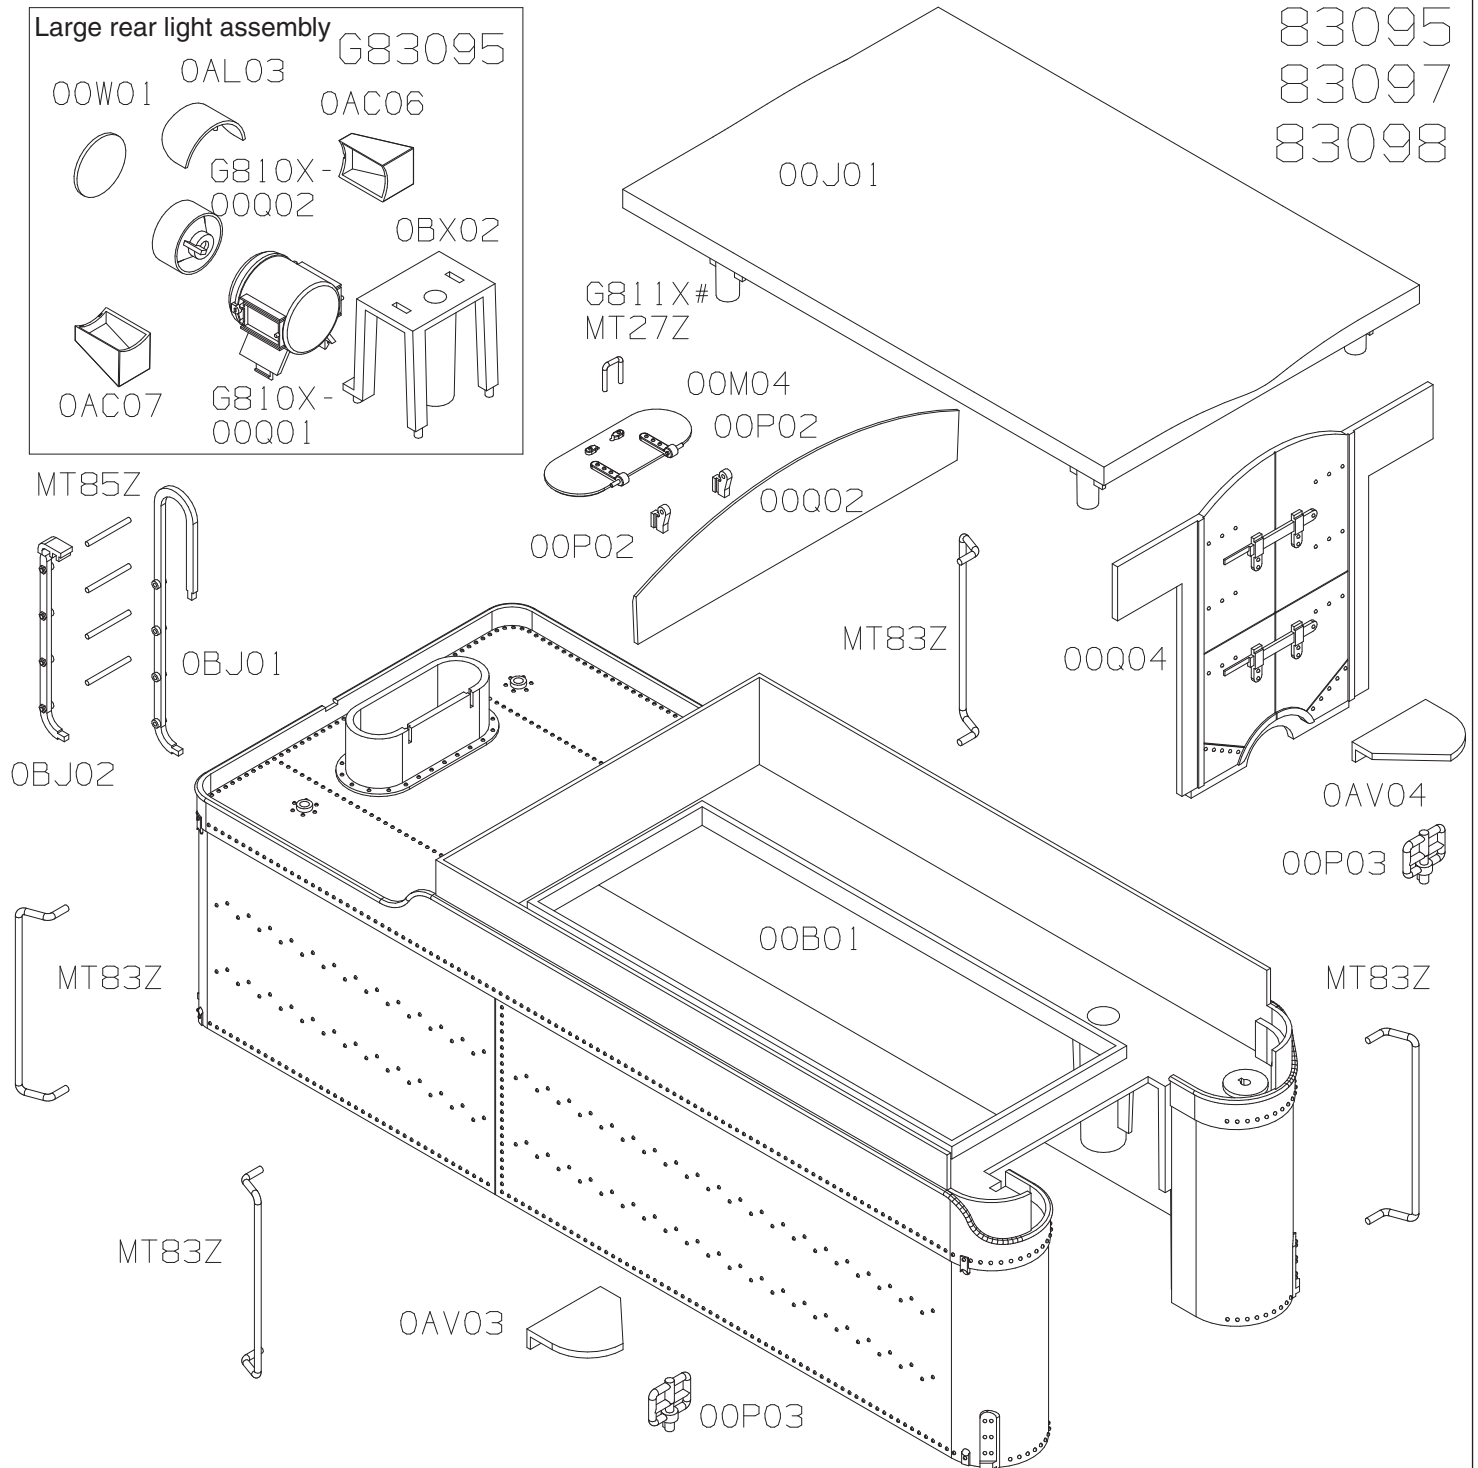

Round Corner Tender Assembly

1:20.3 Large Scale
K-27

83095
83097
83098

BACHMANN INDUSTRIES, INC.
1400 East Erie Avenue
Philadelphia, Pennsylvania 19124 USA
800-356-3910
www.bachmanntrains.com
Printed in China