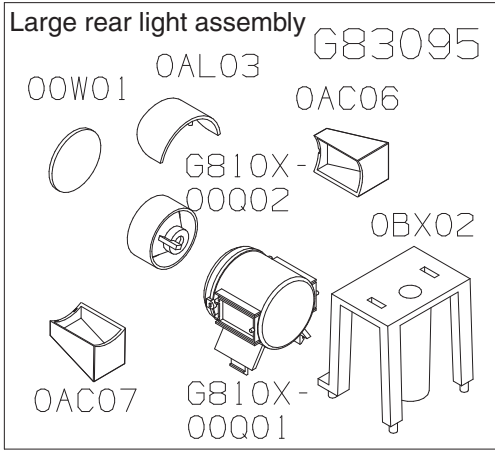

Round Corner Tender Assembly

1:20.3 Large Scale
K-27

83095
83097
83098

BACHMANN INDUSTRIES, INC.
1400 East Erie Avenue
Philadelphia, Pennsylvania 19124 USA
800-356-3910
www.bachmanntrains.com
Printed in China