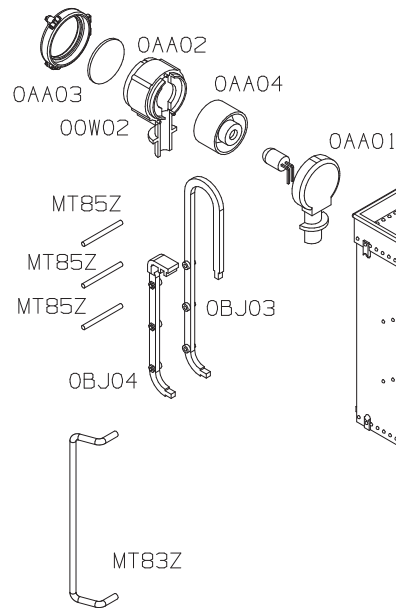

Square Corner Tender Assembly

1:20.3 Large Scale
K-27

83093
83094
83099

BACHMANN INDUSTRIES, INC.
1400 East Erie Avenue
Philadelphia, Pennsylvania 19124 USA
800-356-3910
www.bachmanntrains.com
Printed in China