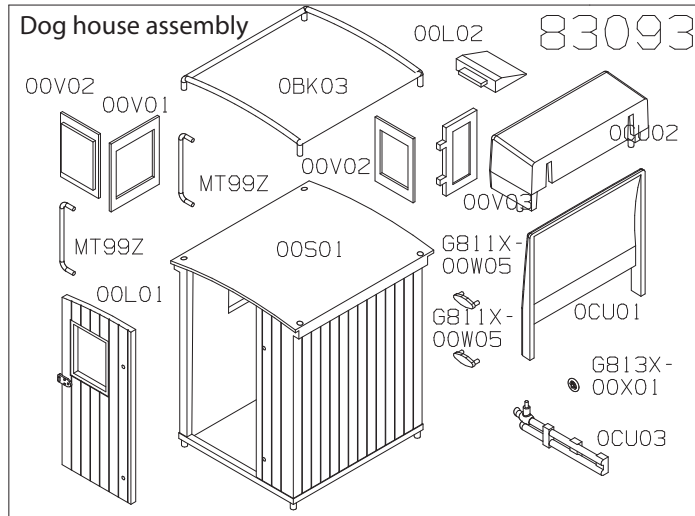

Square Corner Tender Assembly

1:20.3 Large Scale
K-27

83093
83094
83099

BACHMANN INDUSTRIES, INC.
1400 East Erie Avenue
Philadelphia, Pennsylvania 19124 USA
800-356-3910
www.bachmanntrains.com
Printed in China