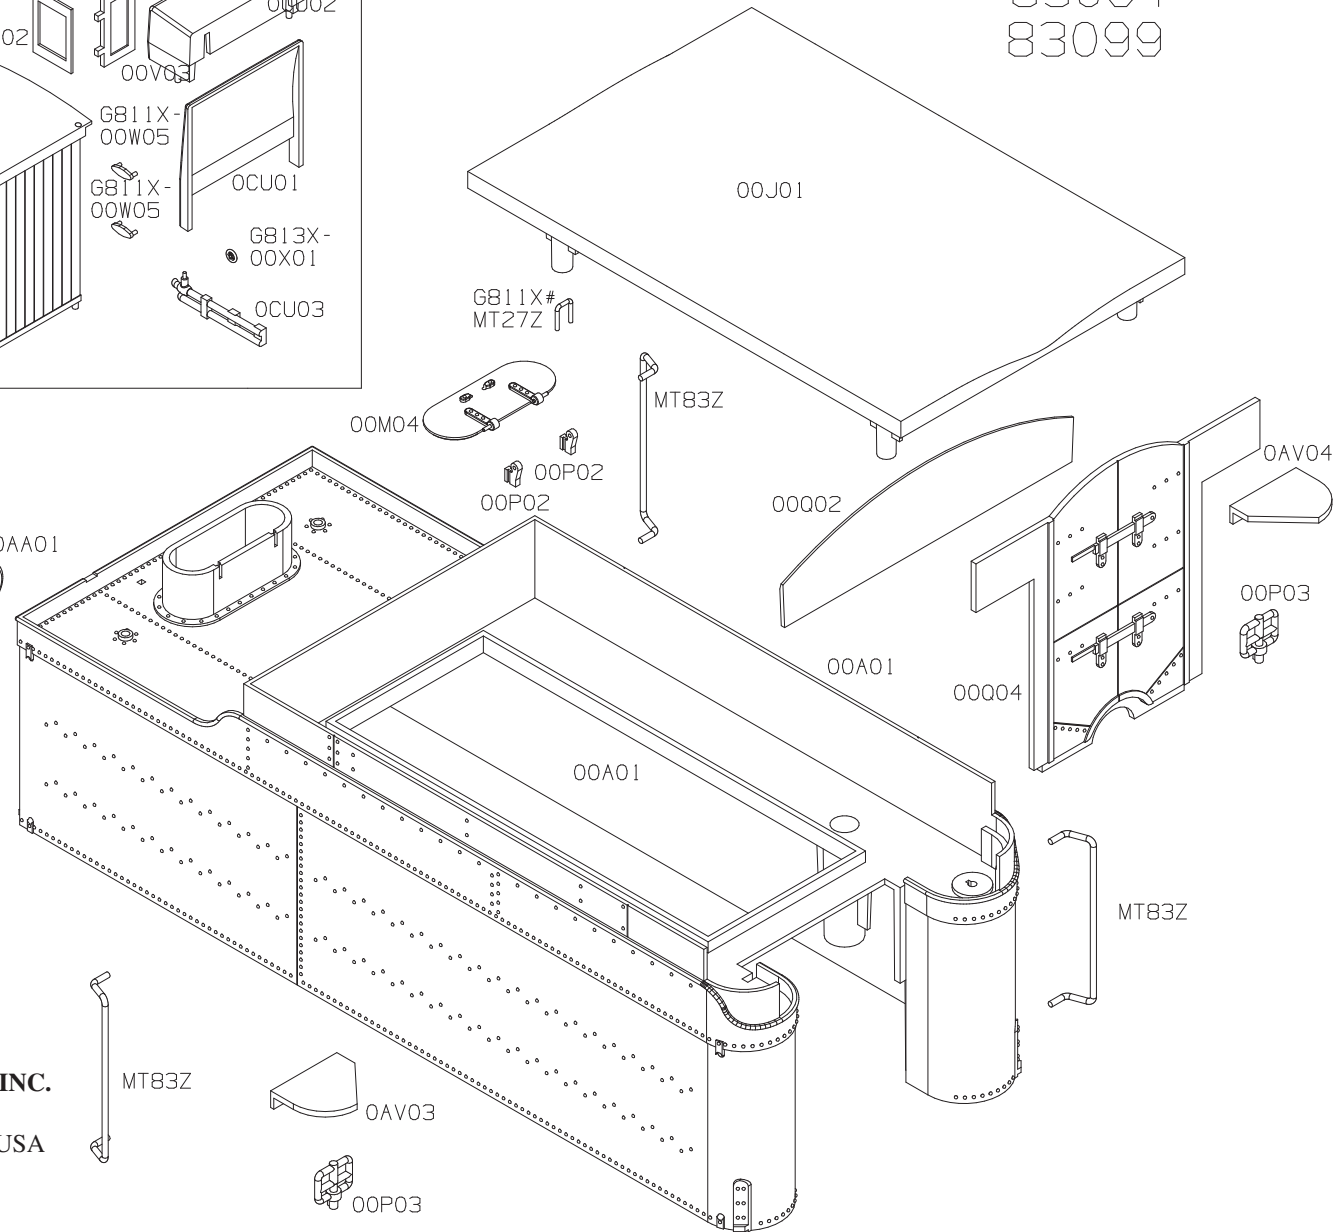

Square Corner Tender Assembly

1:20.3 Large Scale
K-27

83093
83094
83099

BACHMANN INDUSTRIES, INC.
1400 East Erie Avenue
Philadelphia, Pennsylvania 19124 USA
800-356-3910
www.bachmanntrains.com
Printed in China