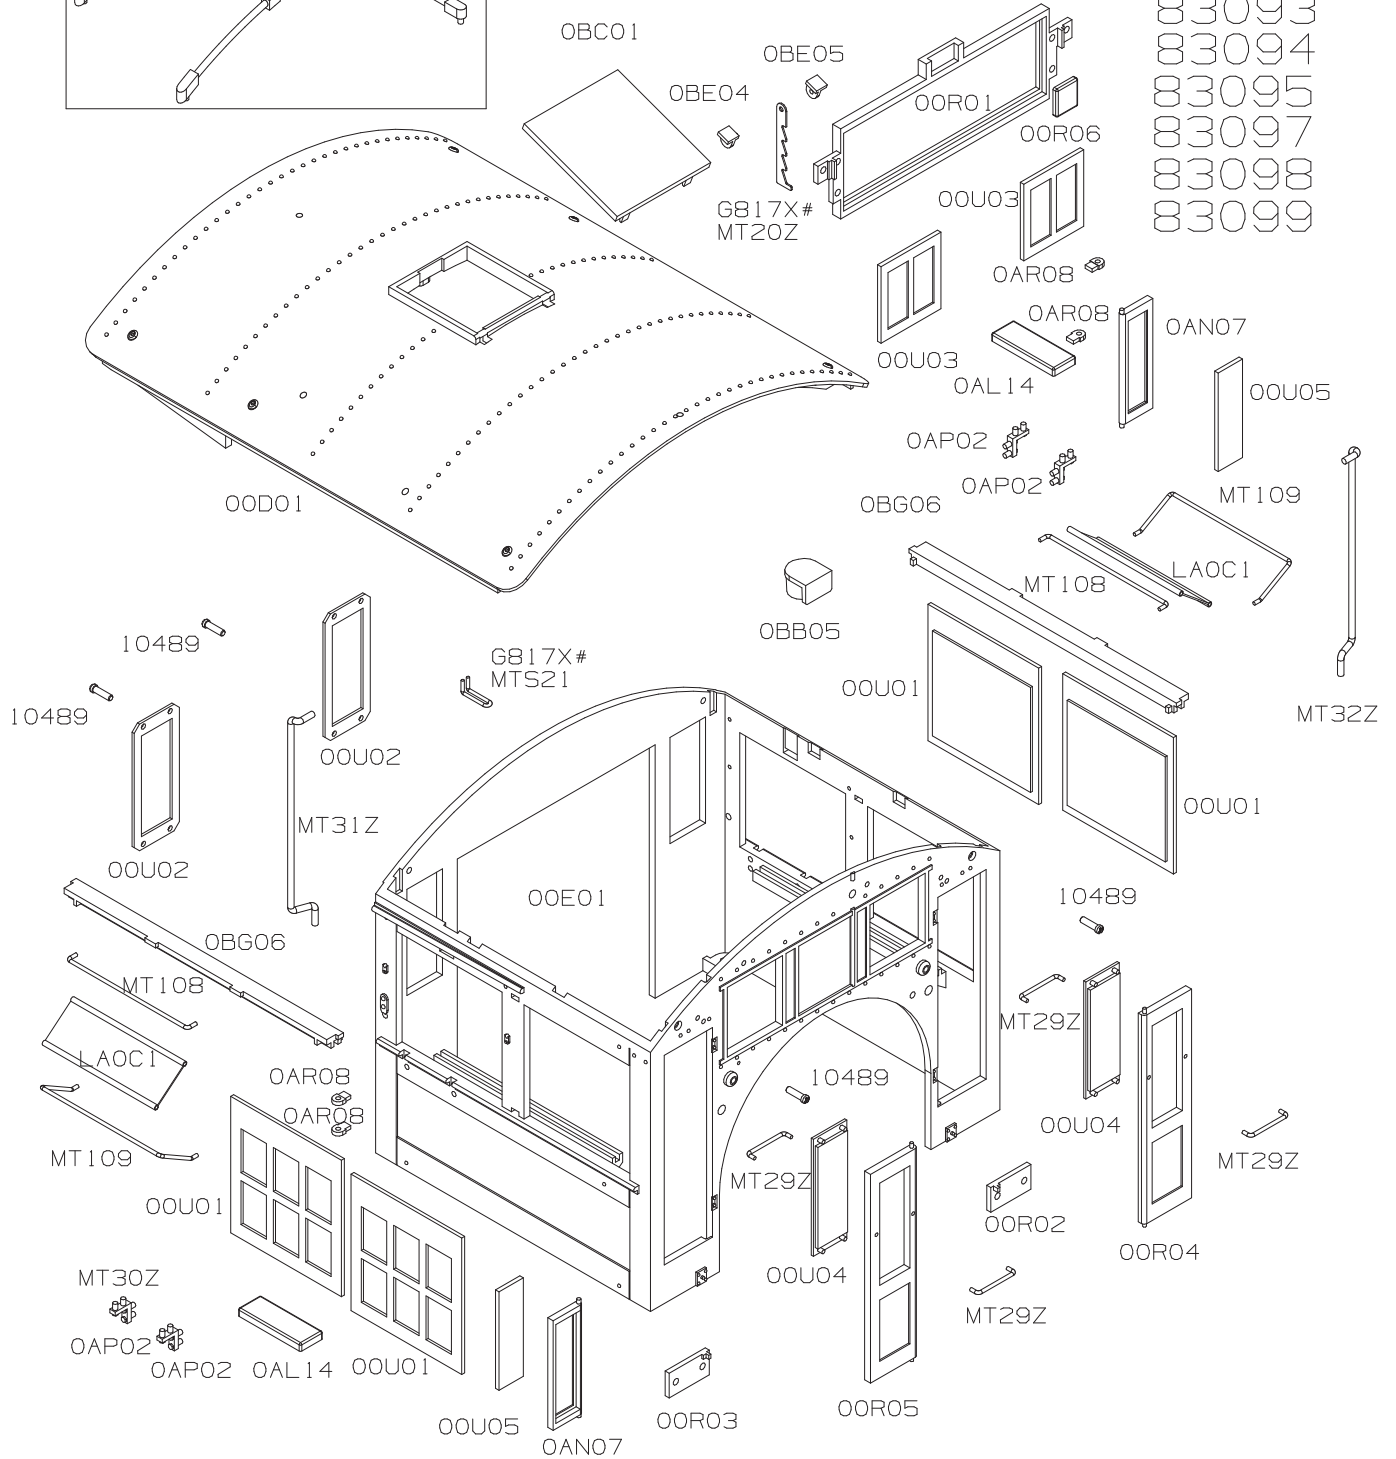

Wood Cab Assembly

1:20.3 Large Scale

K-27

83093
83094
83095
83097
83098
83099

BACHMANN INDUSTRIES, INC.
1400 East Erie Avenue
Philadelphia, Pennsylvania 19124 USA
800-356-3910
www.bachmanntrains.com
Printed in China