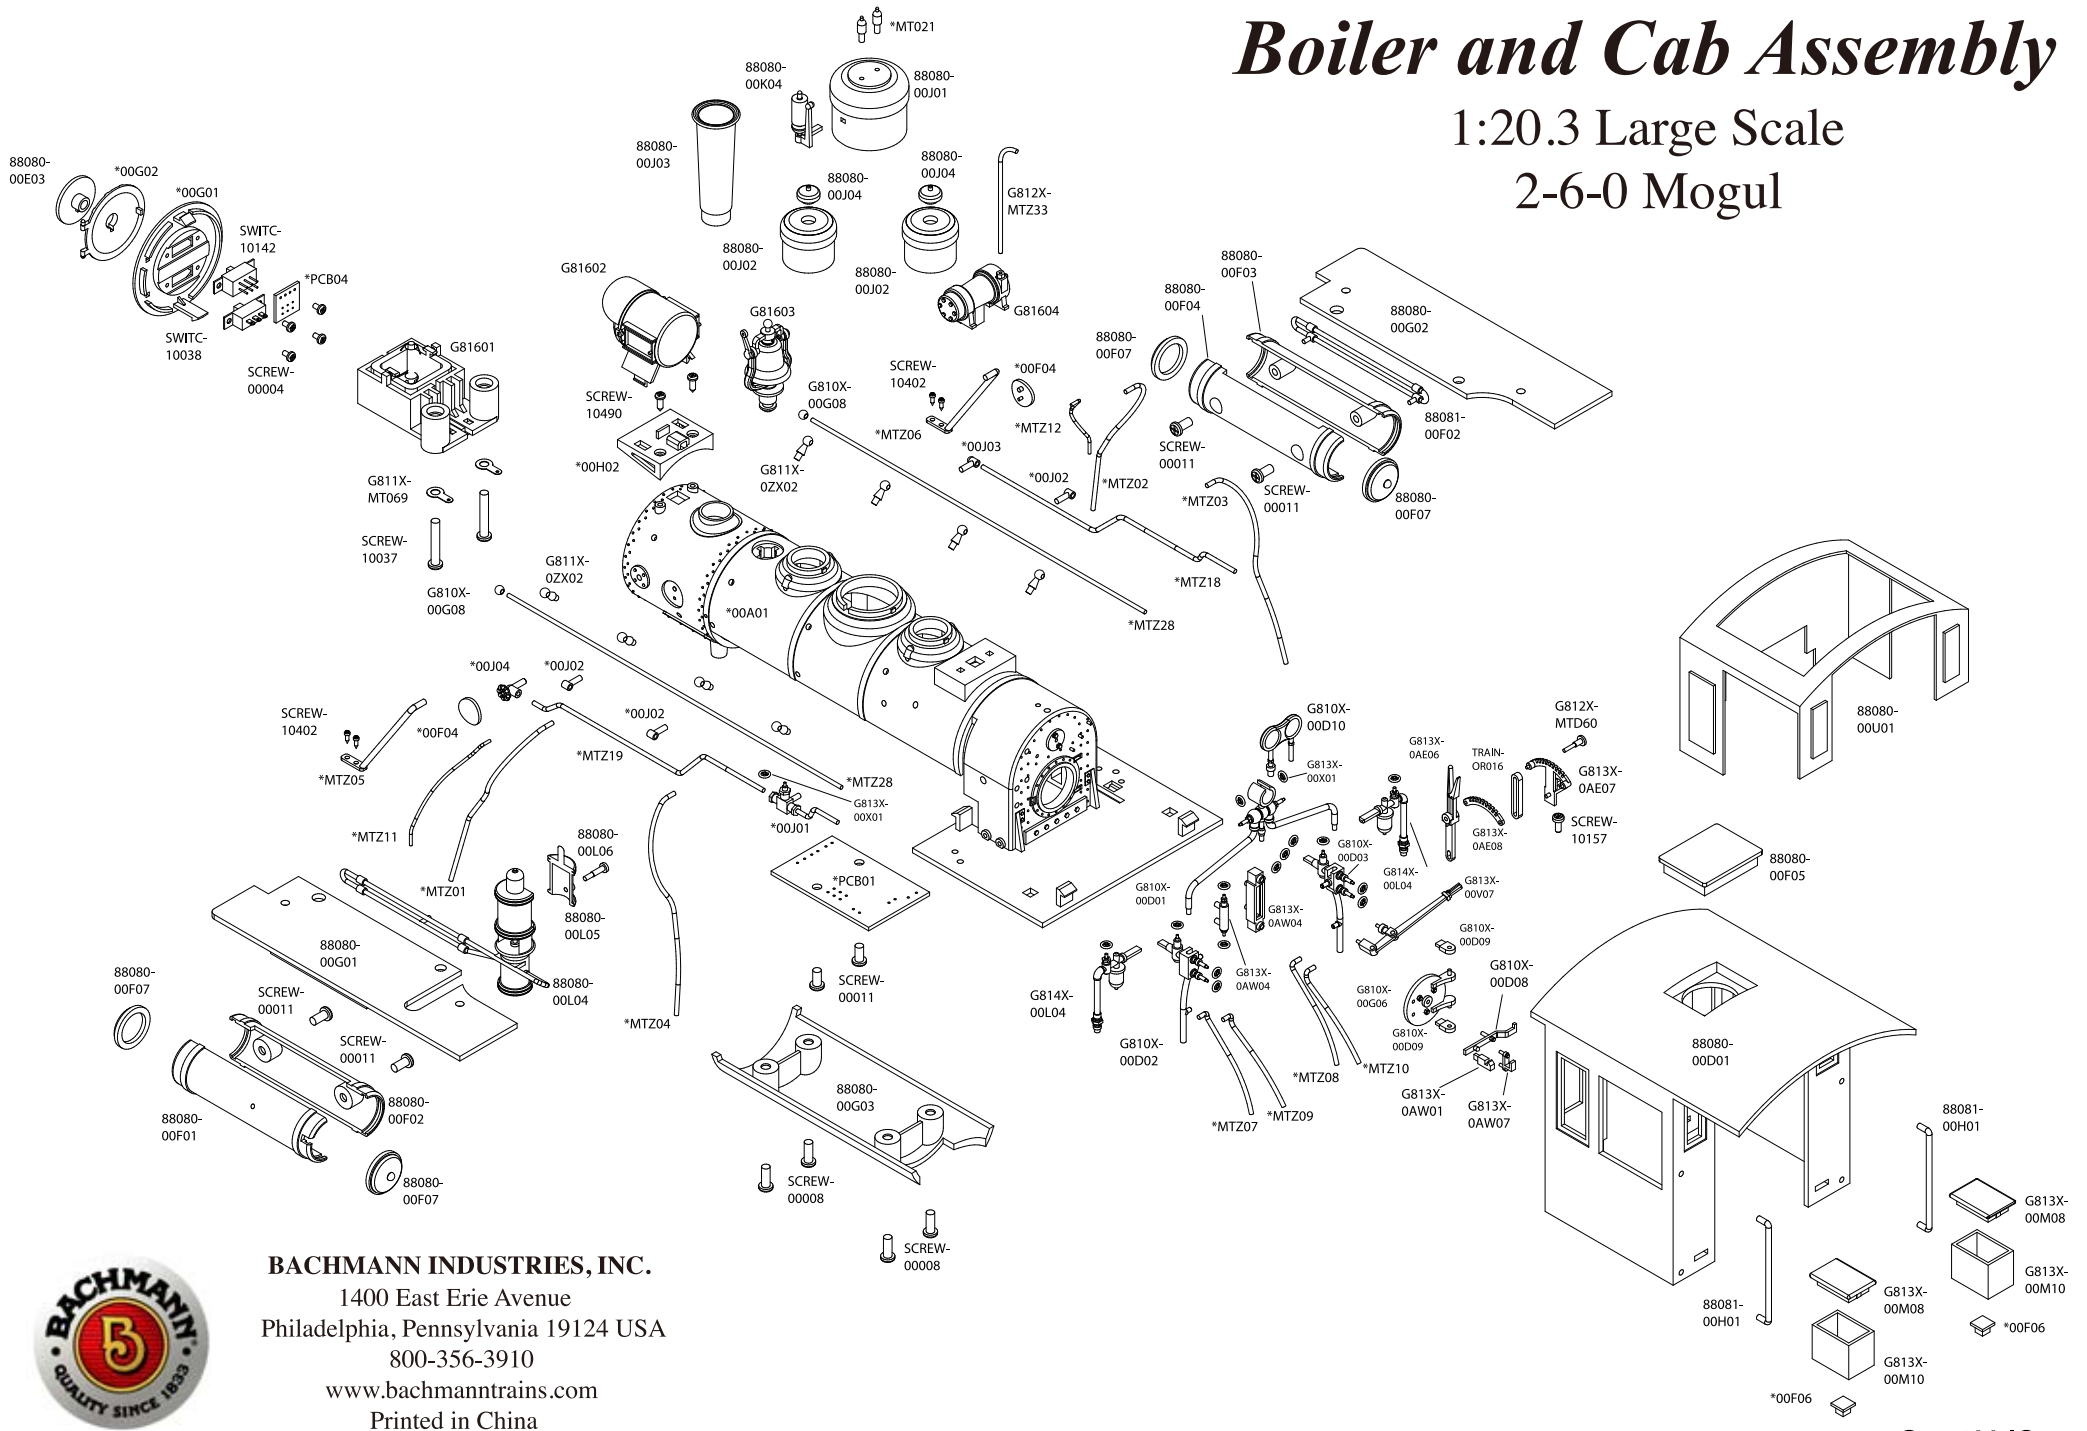

Boiler and Cab Assembly

1:20.3 Large Scale

2-6-0 Mogul

BACHMANN INDUSTRIES, INC.
1400 East Erie Avenue
Philadelphia, Pennsylvania 19124 USA
800-356-3910
www.bachmanntrains.com
Printed in China