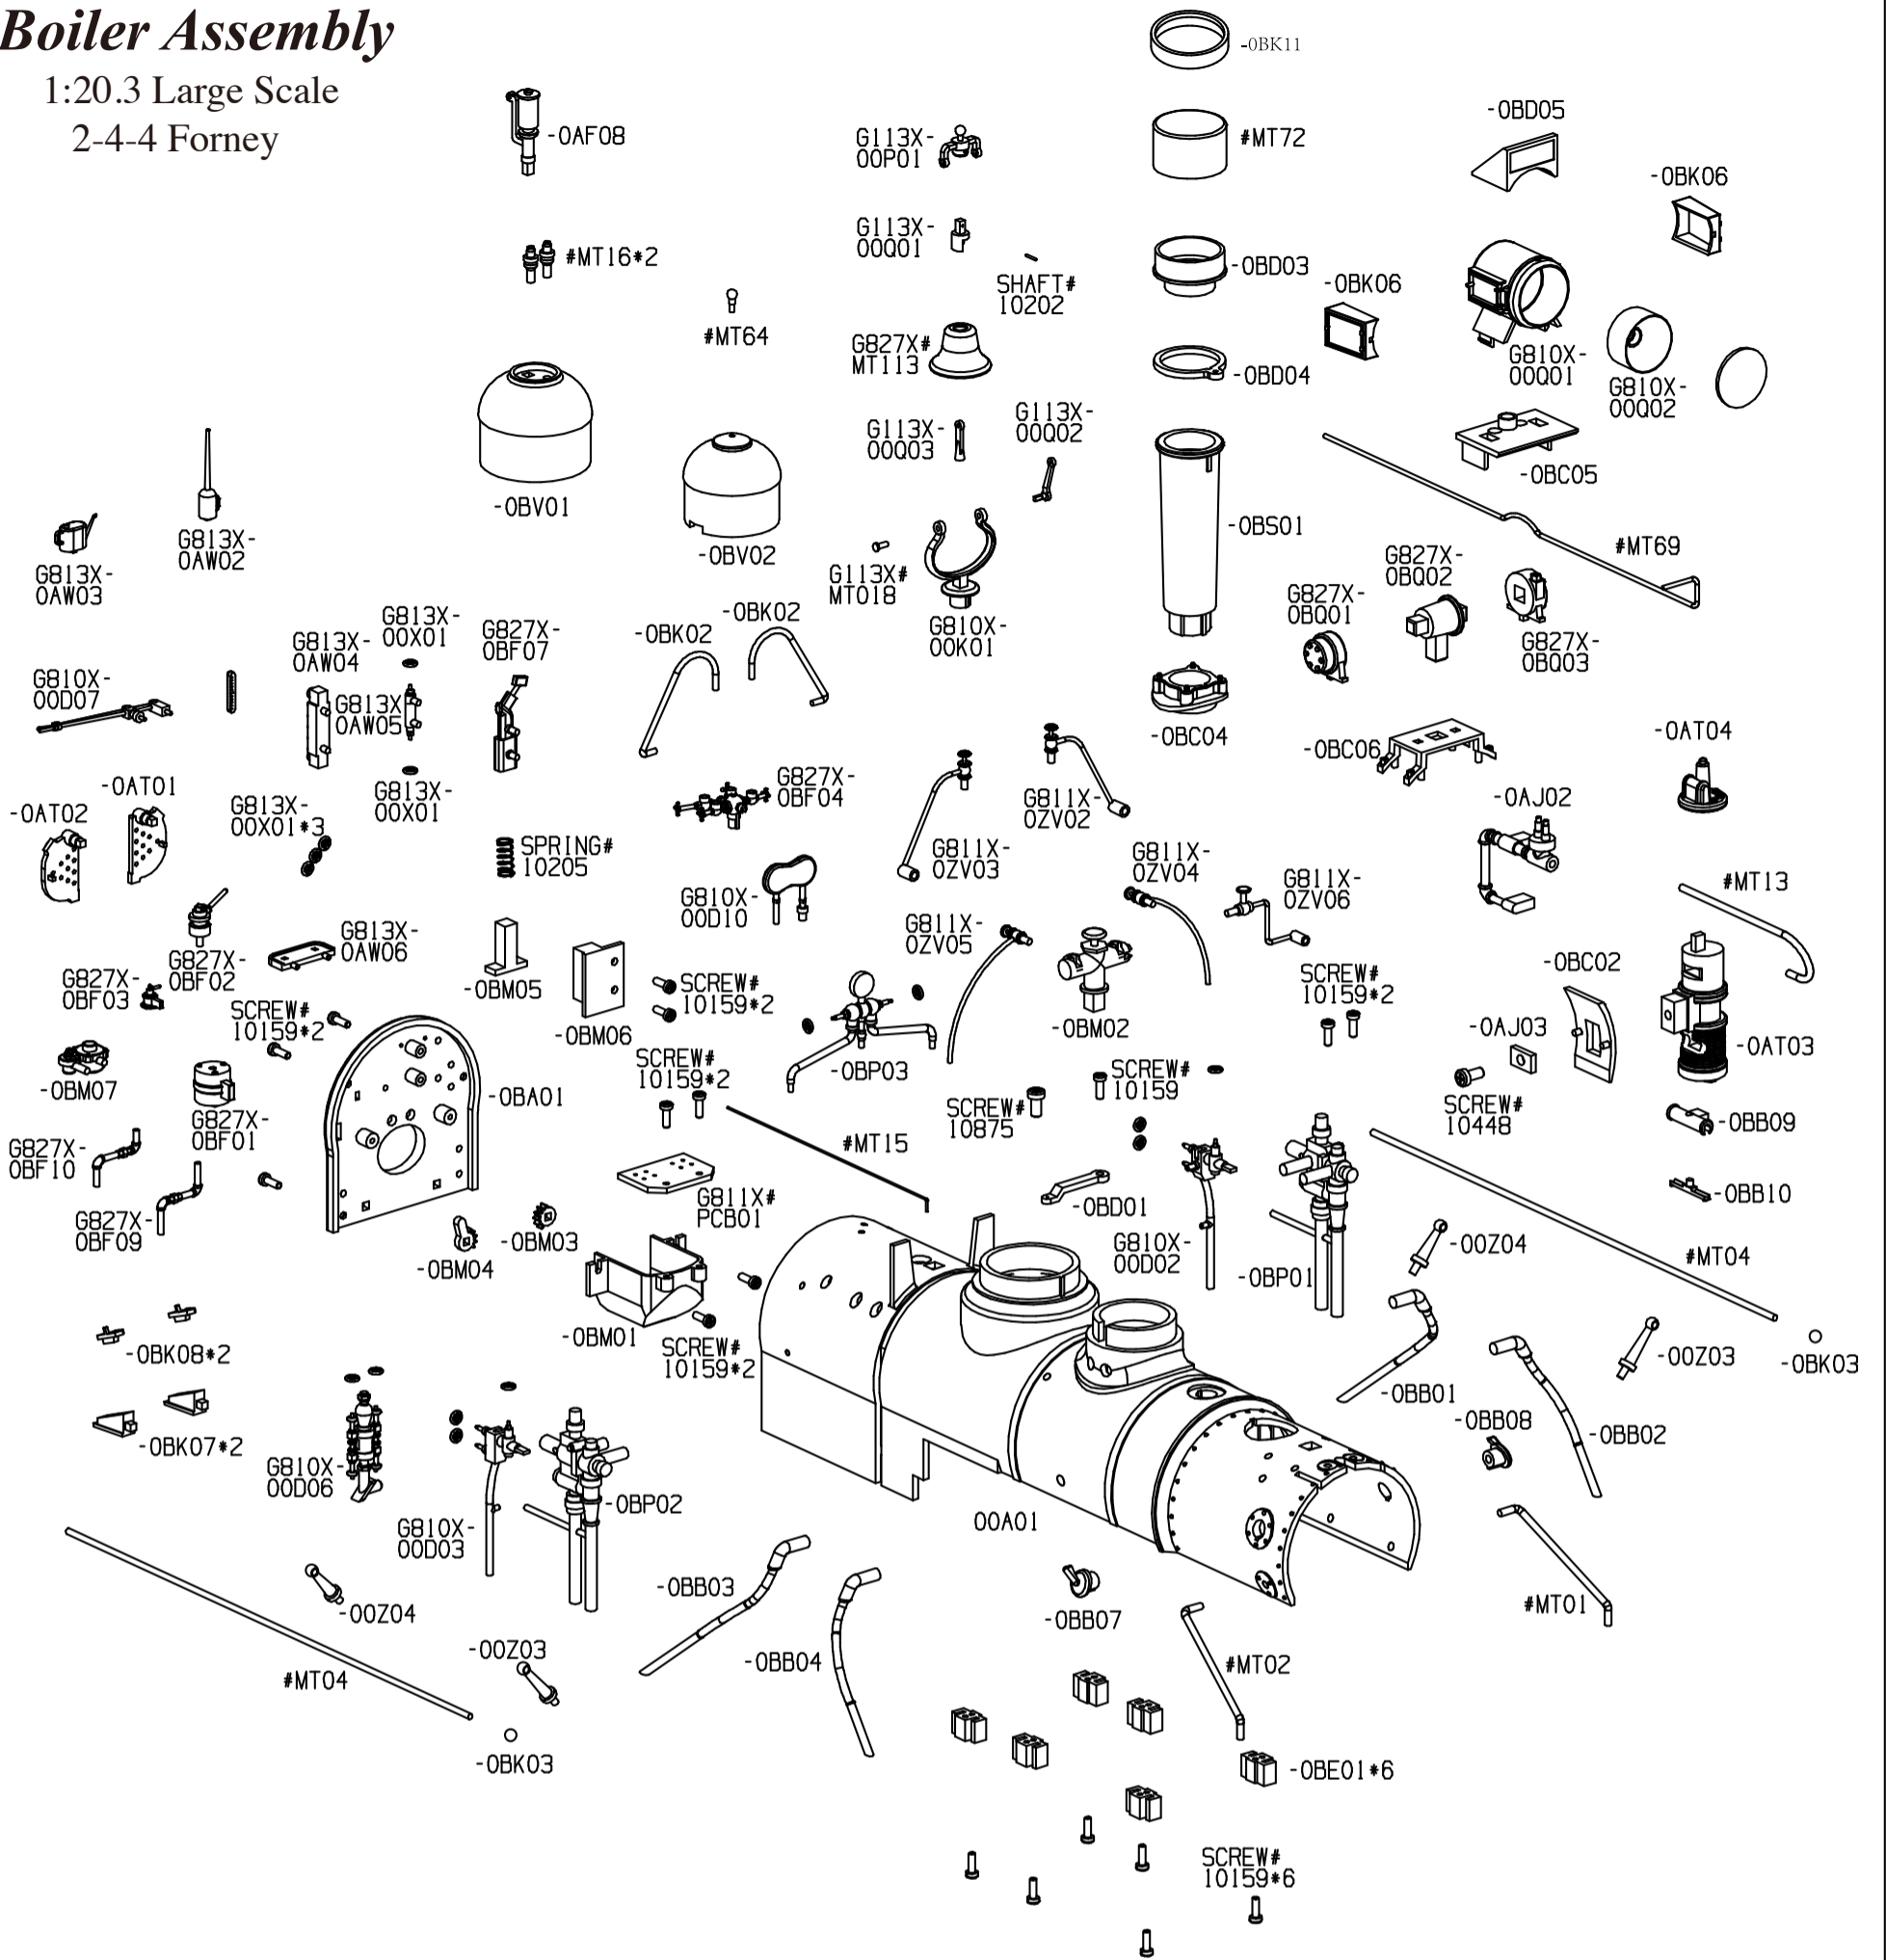

# Boiler Assembly

1:20.3 Large Scale  
2-4-4 Forney

80997  
80999

80996  
80998