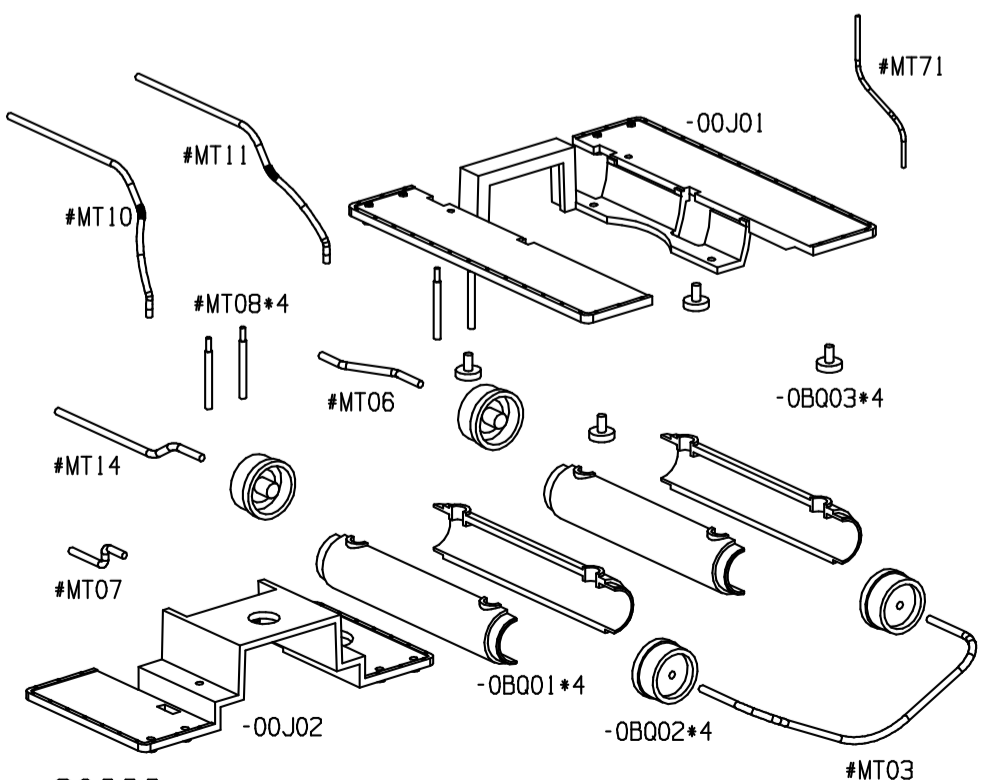

# Boiler Assembly

1:20.3 Large Scale  
2-4-4 Forney

80997  
80999

80996  
80998