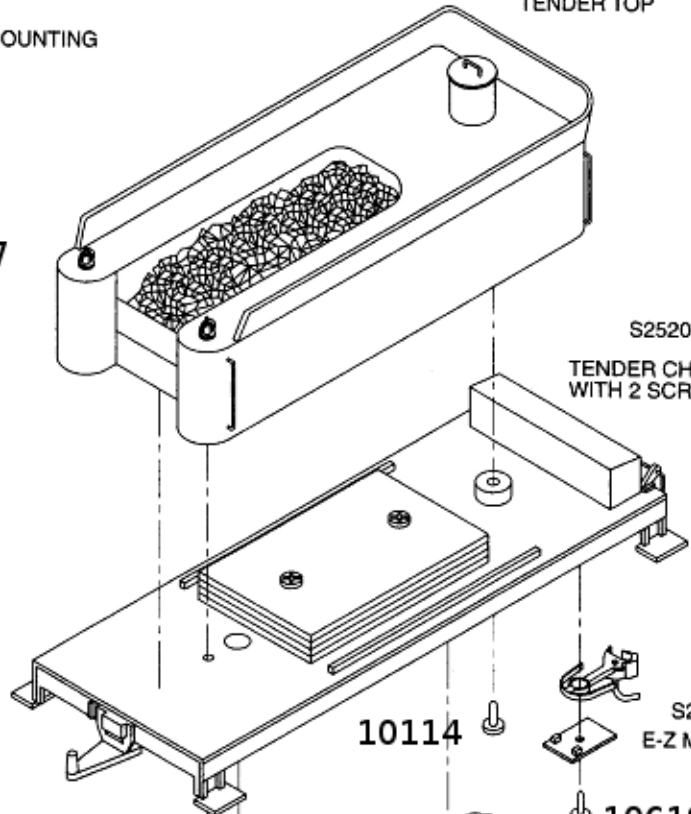

S25201

On30 2-6-0
BODYSHELL

S25202

MOTOR WITH MOUNTING
WITH 1 SCREW

S25203

TENDER TOP

S25204

TENDER CHASSIS
WITH 2 SCREWS

S25205

On30 CHASSIS
WITH 7 SCREWS

10597

10597

S25206

E-Z MATE SET

10619

S25207
TRUCK (2 PCS)
WITH 2 SCREWS

10114

10114

10117

10117

10547

00015

Holds Deck Plate - 00129

Drawbar Screw - 00015