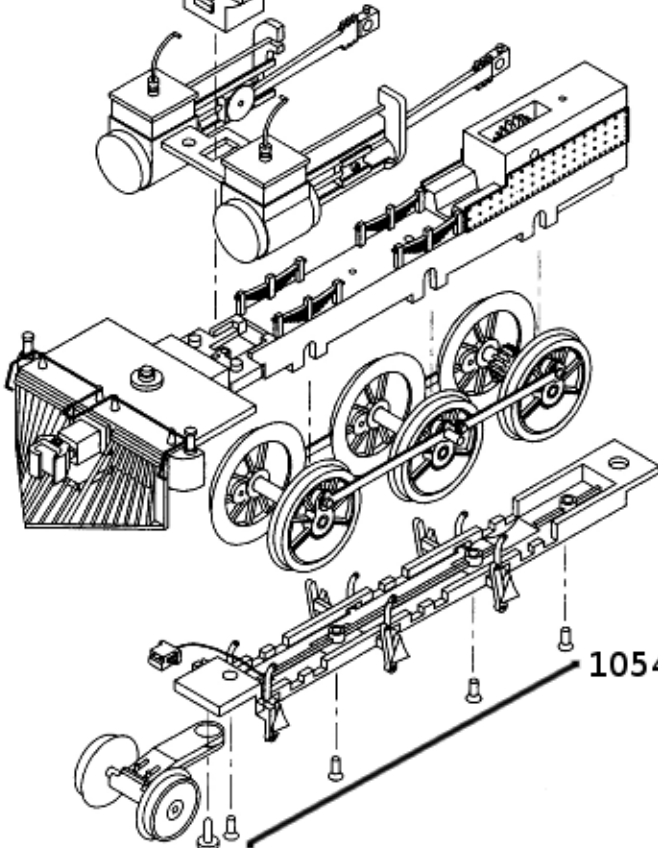

S25201

On30 2-6-0
BODYSHELL

S25202

MOTOR WITH MOUNTING
WITH 1 SCREW

S25203

TENDER TOP

S25204

TENDER CHASSIS
WITH 2 SCREWS

S25205

On30 CHASSIS
WITH 7 SCREWS

10597

10597

S25206

E-Z MATE SET

10619

S25207
TRUCK (2 PCS)
WITH 2 SCREWS

10114

10114

10117

10117

10547

00015

Holds Deck Plate - 00129

Drawbar Screw - 00015