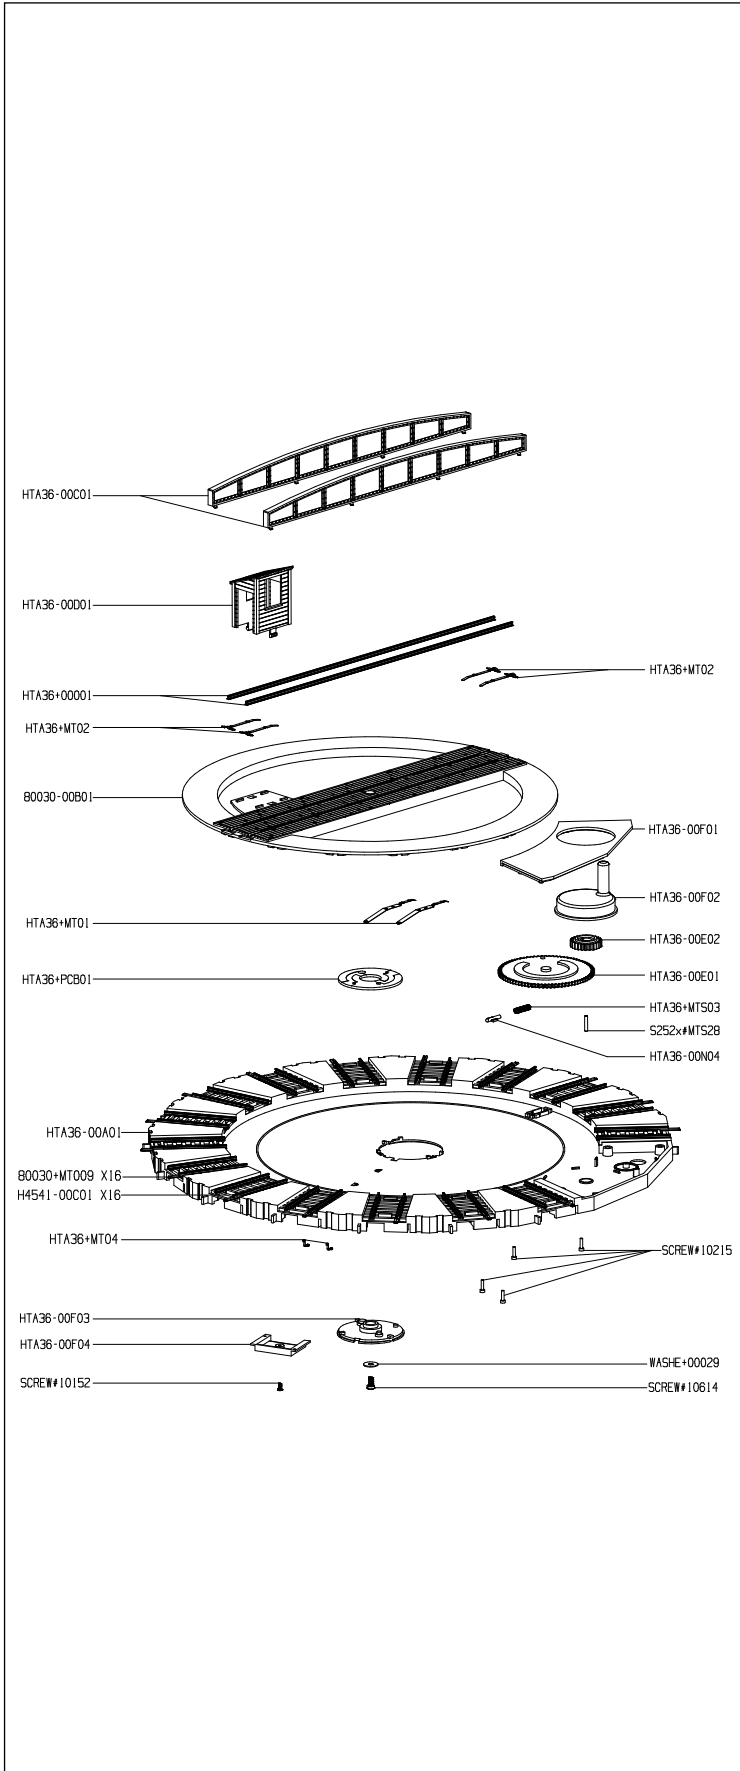

BACHMANN®

45236 TIDMOUTH SHEDS w / MANUALLY OPERATED TURNTABLE

HTA36-IS002

Direct inquiries to:
Attention: Service Department
Bachmann Industries, Inc.
1400 East Erie Avenue
Philadelphia, PA 19124
USA

Telephone:
 800-356-3910 (toll free within the
 United States and Canada only)
Telephone:
 215-533-1600 (for all countries)