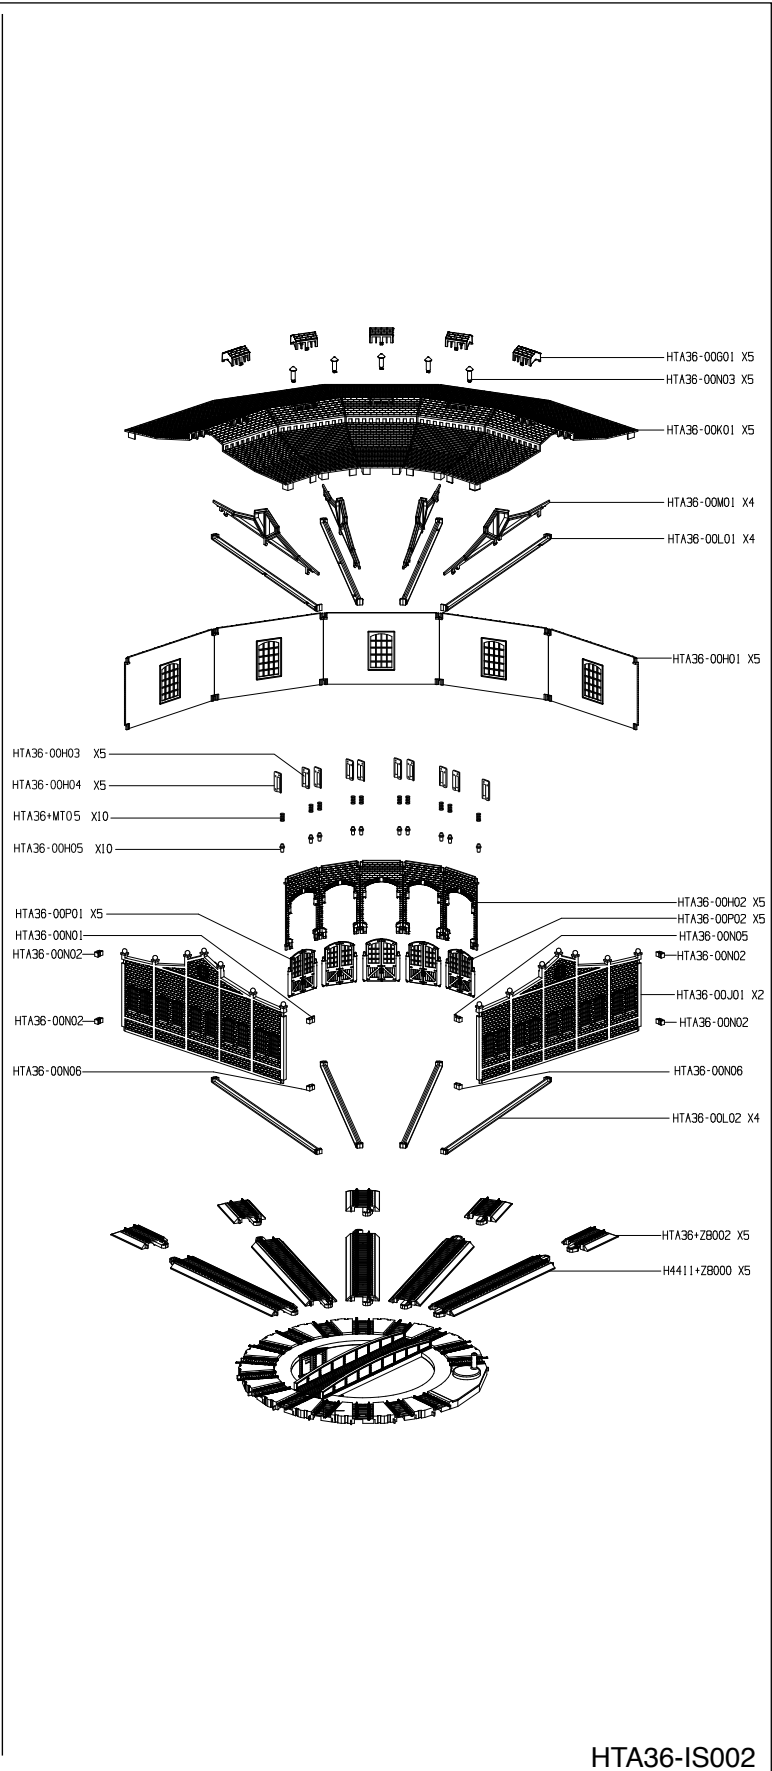

BACHMANN®

45236 TIDMOUTH SHEDS w / MANUALLY OPERATED TURNTABLE

HTA36-IS002

Direct inquiries to:
Attention: Service Department
Bachmann Industries, Inc.
1400 East Erie Avenue
Philadelphia, PA 19124
USA

Telephone:
 800-356-3910 (toll free within the
 United States and Canada only)
Telephone:
 215-533-1600 (for all countries)